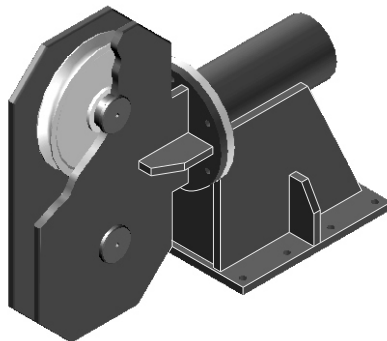

# VERTICAL LEAD SHEAVE

# TYPE BL1

Material : Steel  
Finish : Painted  
Suitable for rope sizes until 3 1/2".  
Dimensions and materials on request.

# 2 SHEAVE FAIRLEAD 360° TURNABLE

# TYPE BL2

Material : Steel  
Finish : Painted  
Suitable for rope sizes until 3 1/2".  
Dimensions and materials on request.