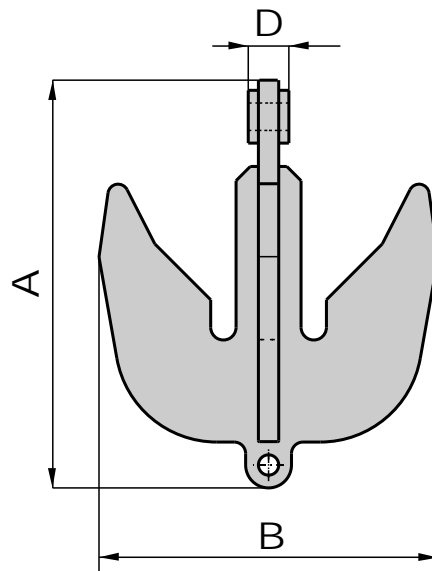

CHAIN GRAPNEL

TYPE HK7

Material : Forged steel
Safety : 4 times
Finish : Painted/self coloured

Art. no.	SWL ton	A mm	B mm	C mm	D mm	E mm	F mm	Weight Kg
50000150	150	1778	1372	102	114	100	76	1266
50000200	200	2008	1670	125	200	145	100	2290
50000250	250	2008	1670	125	200	145	100	2290

Tolerance: Forged parts $\pm 5\%$, machined parts ± 1 mm

GN ROPE FITTINGS

Grofsmederij Nieuwkoop B.V. - The Netherlands

www.gnweb.com - sales@gnweb.com

Tel +31(0) 172 579 303, Fax +31(0) 172 571 073