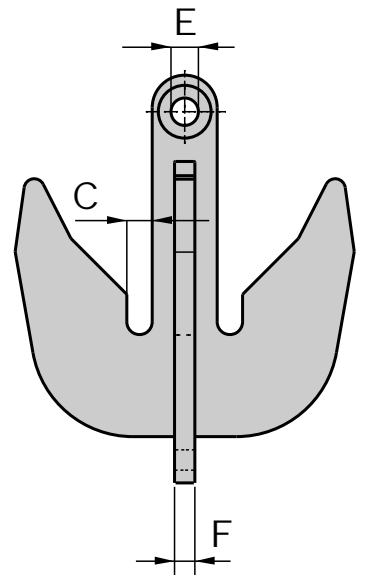

CHAIN GRAPNEL

TYPE HK7

Material : Forged steel
Safety : 4 times
Finish : Painted/self coloured

Art. no.	SWL ton	A mm	B mm	C mm	D mm	E mm	F mm	Weight Kg
50000150	150	1778	1372	102	114	100	76	1266
50000200	200	2008	1670	125	200	145	100	2290
50000250	250	2008	1670	125	200	145	100	2290

Tolerance: Forged parts $\pm 5\%$, machined parts ± 1 mm

GN ROPE FITTINGS

Grofsmederij Nieuwkoop B.V. - The Netherlands

www.gnweb.com - sales@gnweb.com

Tel +31(0) 172 579 303, Fax +31(0) 172 571 073