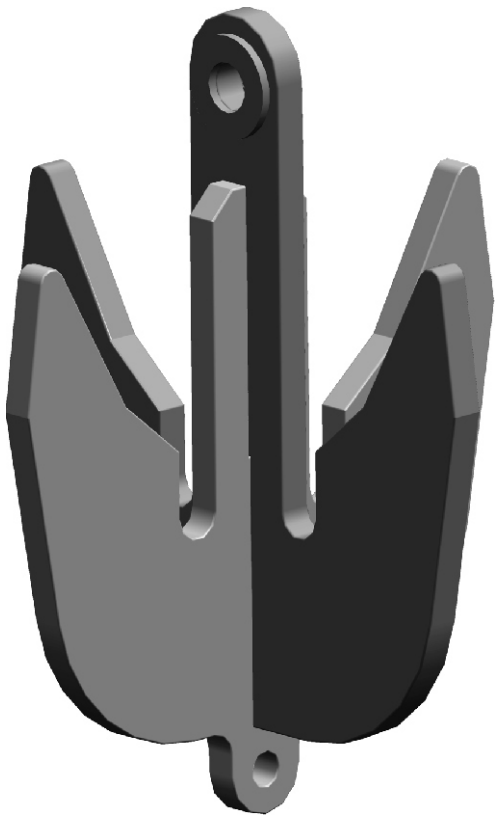

CHAIN GRAPNEL

TYPE HK7

Material : Forged steel
Safety : 4 times
Finish : Painted/self coloured

Art. no.	SWL ton	A mm	B mm	C mm	D mm	E mm	F mm	Weight Kg
50000150	150	1778	1372	102	114	100	76	1266
50000200	200	2008	1670	125	200	145	100	2290
50000250	250	2008	1670	125	200	145	100	2290

Tolerance: Forged parts $\pm 5\%$, machined parts ± 1 mm

GN ROPE FITTINGS

Grofsmederij Nieuwkoop B.V. - The Netherlands

www.gnweb.com - sales@gnweb.com

Tel +31(0) 172 579 303, Fax +31(0) 172 571 073