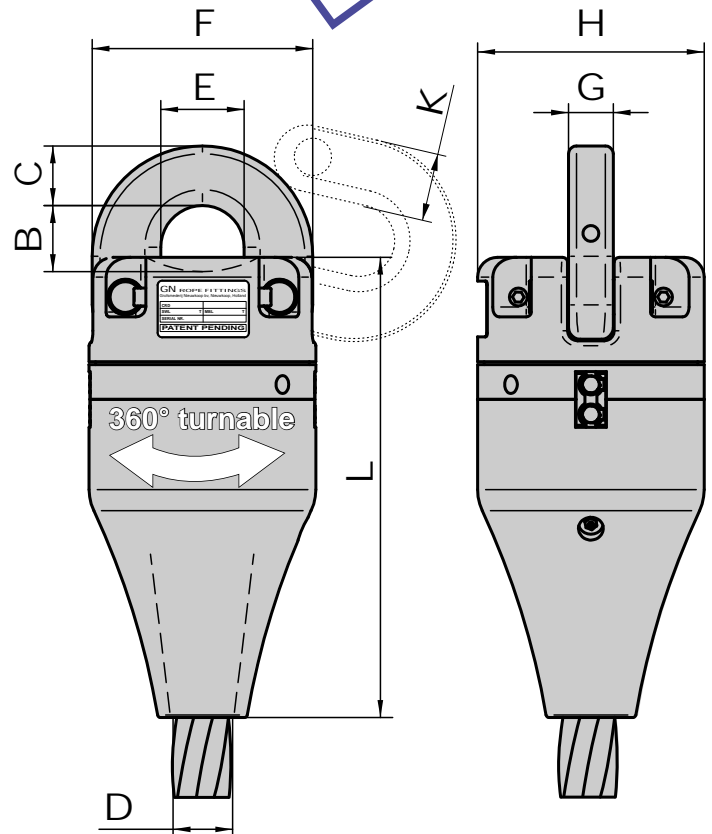

# CR-D ROPE SWIVEL (Chain-Rope)

# TYPE SW5

Material : High grade steel  
 Safety : 5 times  
 Finish : Painted  
 Certificates : Proofload, manufacturer certificate

## 700 SERIE

**PATENTED**

Art.no.	Type	Wire dia. inch	Suitable chain	SWL ton	MBL ton	B mm	C mm	E mm	F mm	G mm	H mm	K mm	D mm	L mm
47050250	722	2"-2 1/4"	2"	50	250	70	60	84	222	45	238	69	59	463
47050400	726	2 1/2"-2 3/4"	2 1/2"	80	400	80	80	94	274	70	300	90	86	643
47050600	728	3"-3 1/4"	3"	120	600	120	100	112	340	70	380	114	86	645
47050800	730	3 1/2"-3 3/4"	3 1/2"	160	800	140	120	140	400	80	430	130	99	780
47050900	733	4"-4 1/2"	4"	200	1000					(in development)				